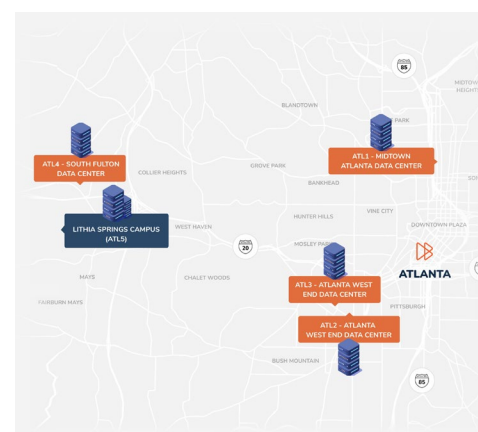

ATL5

150,000
Raised Square Feet

48MW
Critical IT Load

1
On-Site Carriers

Lithia Springs Campus Data Center

4764 Bakers Ferry Rd. SW Atlanta, GA 30336

ATL5 is DataBank's first facility deployed on the new Lithia Springs Campus, providing a state-of-the-art facility with ample power and cooling for the most demanding workloads. Utilizing both air-cooled and closed-loop water-chilled cooling technologies available in DataBank's Universal Data Hall Design, ATL5 will support everything from traditional 15kW per cabinet raised-floor enterprise workloads to 30kW per cabinet slab-floor hyperscale deployments to 100kW per cabinet HPC deployments.

Local Service. Boundless Reach.

Our **65+ data centers** are strategically located in **27+ markets** that offer high population densities as well as a concentration of technology business and research universities.