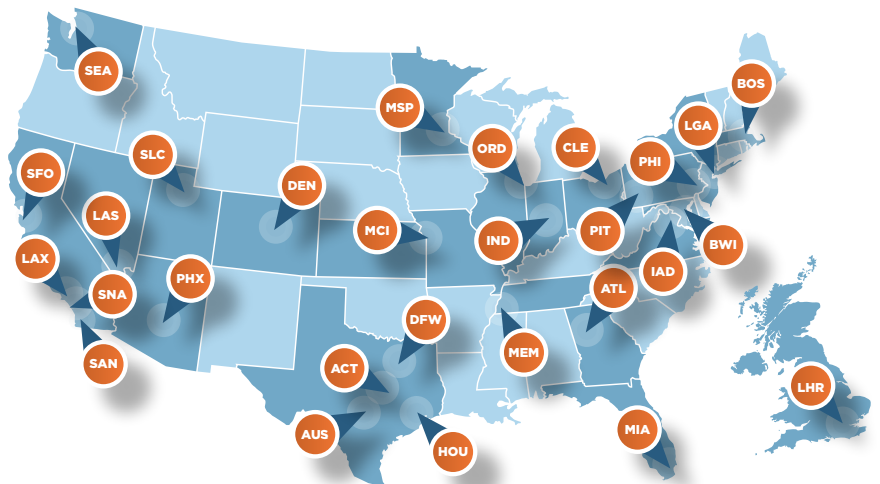

TALK TO AN EXPERT

Discover the DataBank Difference

ask@databank.com | 800.840.7533

DATABANK
Data Center Evolved™